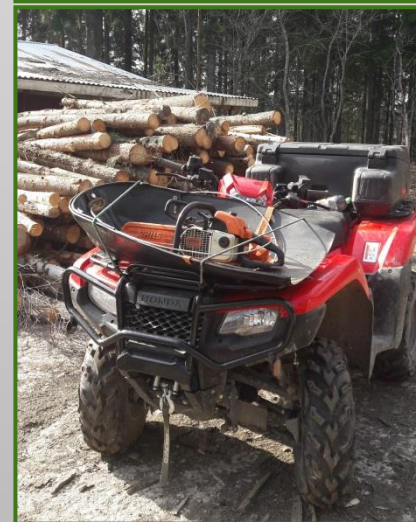

Towing sledge for timber/wood

- ATV's
- Snowmobiles
- tractor vinches

Distributor: Sweden, Norway,
Baltic:

www.proamtec.com

Tel (Swe): +46-72-555 42 42

Tel (Fin): +358-400-202400

Made in Finland by:

Kari Laaksonen Oy