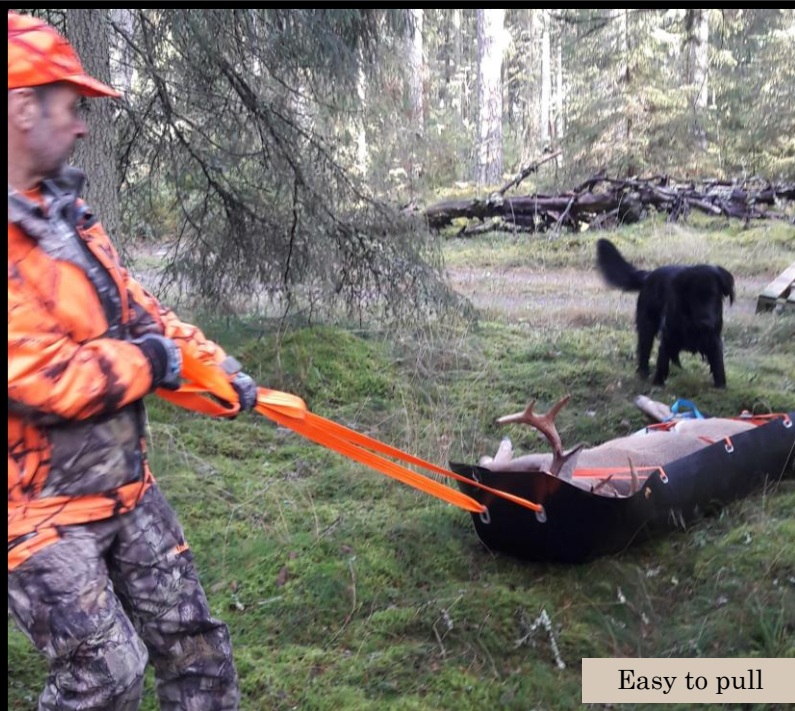

ELK AND DEER SLEDGE

Light, very compact, easy to transport and store.

Easy to pull

Can be pulled by ATV

Sledge unfolded

Easy to carry

Sledges rolled

**Sales in Sweden, Norway and
Balticum:**

Deer sledge dimensions:

850 x 2300 x 2 mm, weight 4,5 kg

Folded radius ca 250 mm

Elk sledge dimensions:

1250 x 3000 x 3 mm, weight 11 kg

Folded radius ca 500 mm

**Pulling loops are fastened to the
animal, this way the force does not
stress the sledge.**